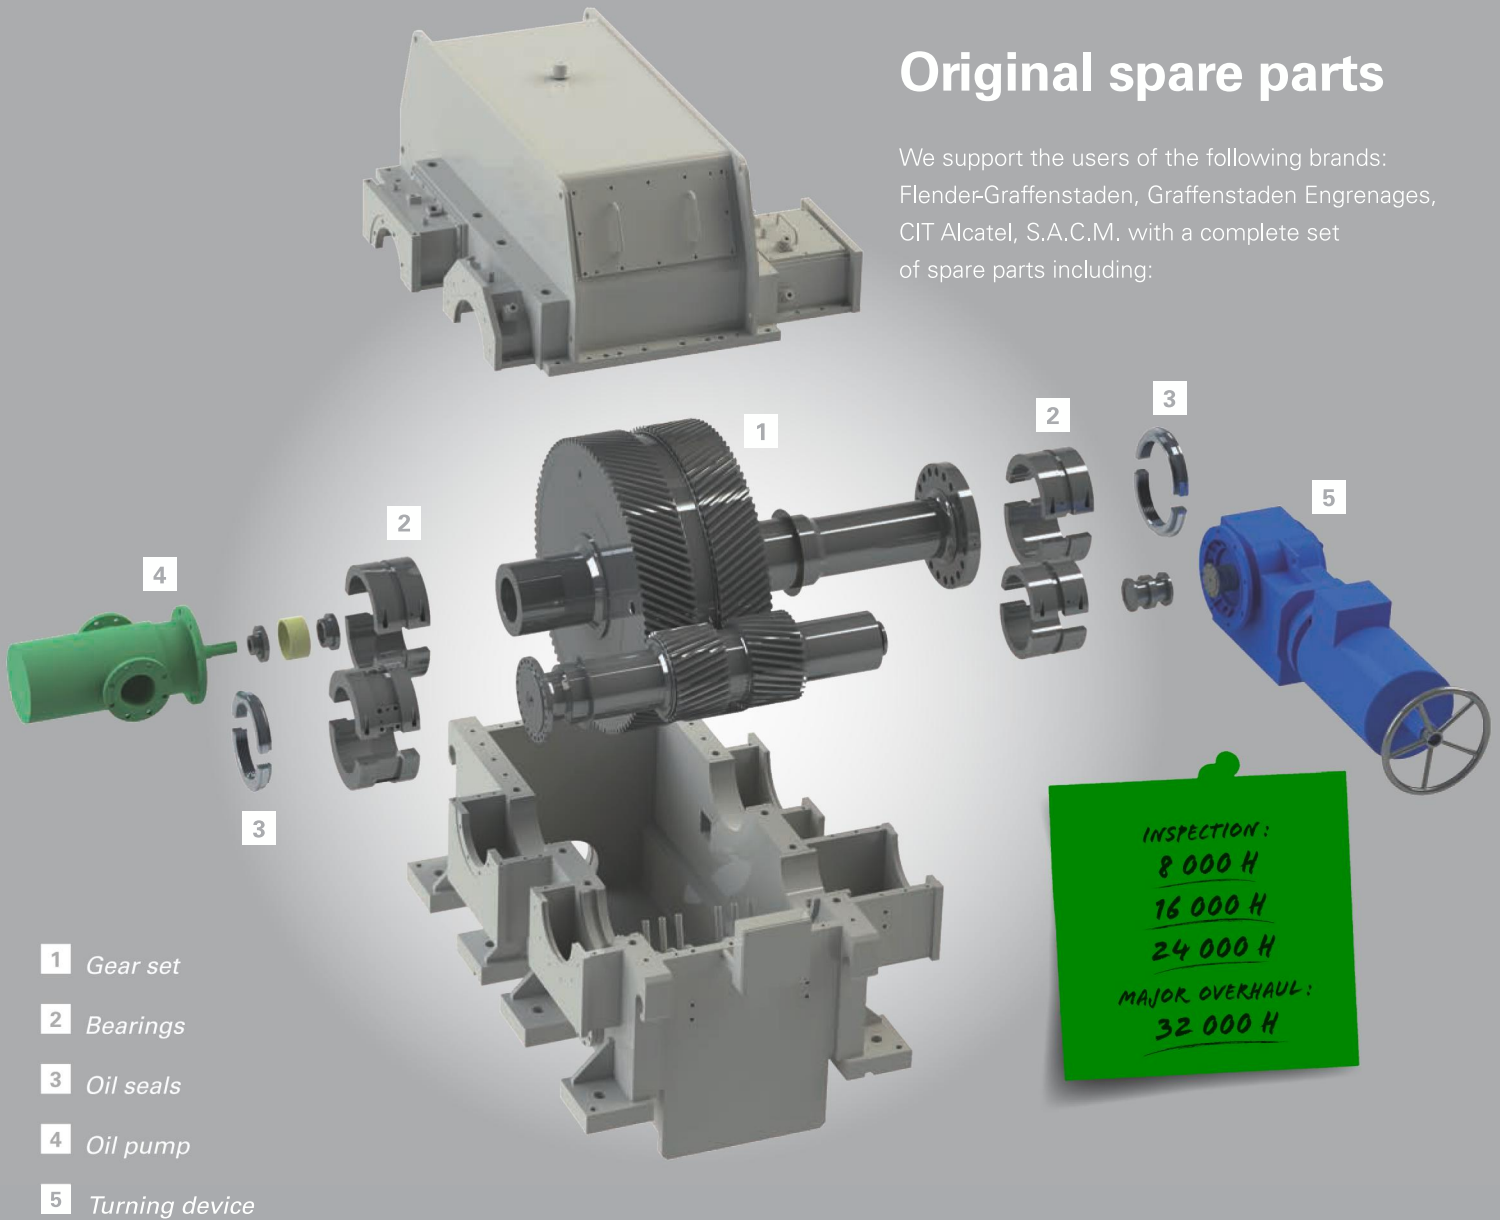

1872

1965

1984

1988

Original spare parts

We support the users of the following brands: Flender-Graffenstaden, Graffenstaden Engrenages, CIT Alcatel, S.A.C.M. with a complete set of spare parts including:

Repair & revamping